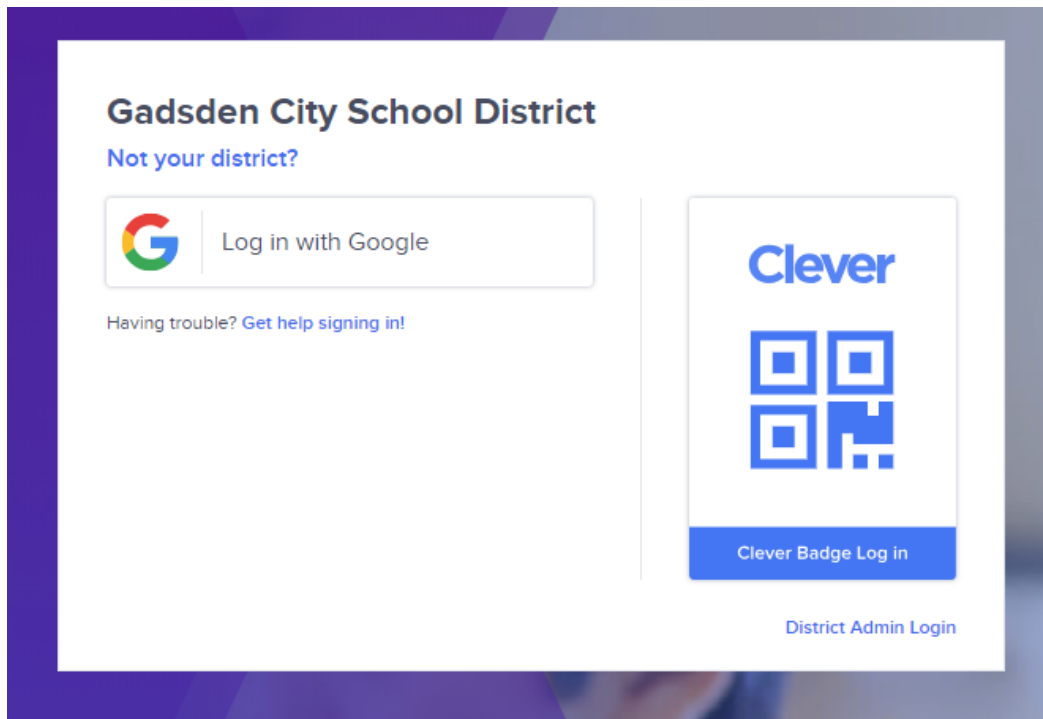

Clever Login Instructions

STEP 1 Go to the Clever portal:

<https://clever.com/in/gadsdencity>

STEP 2 Log in with your Google username and password:

Username: Google username

Password: Google password

Gadsden City Schools district provided Google account login information available at school